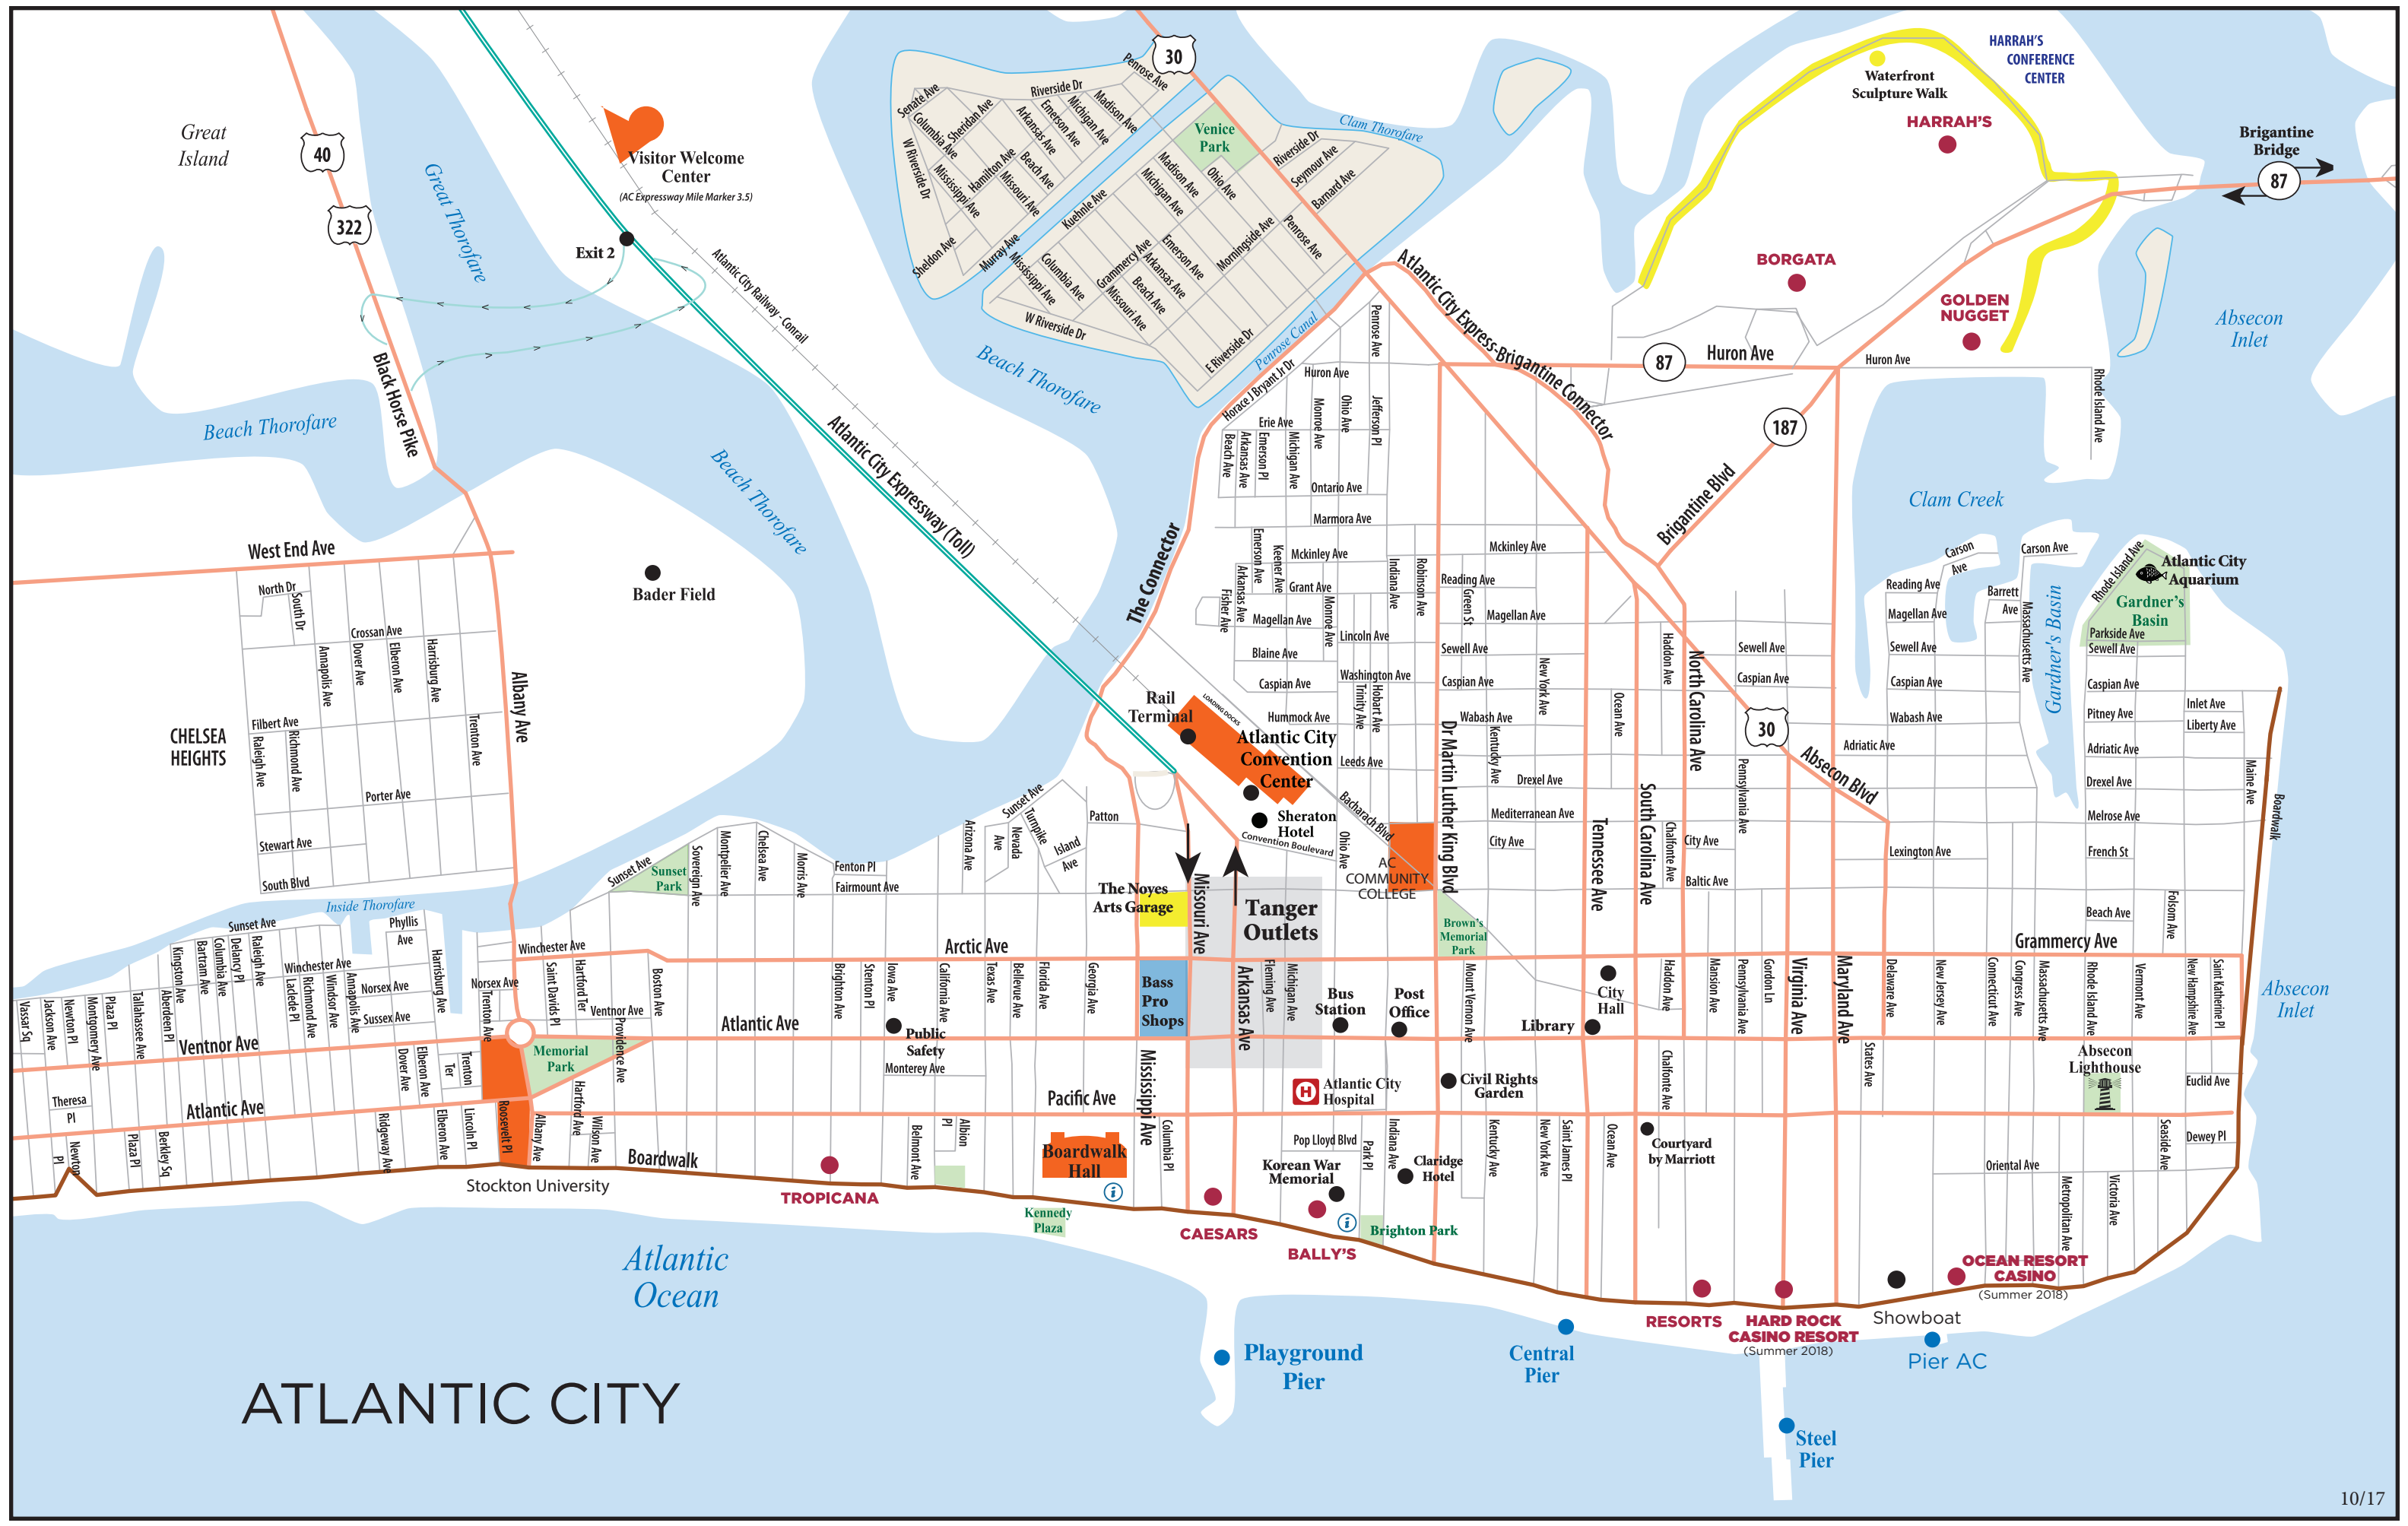

ATLANTIC CITY

ATLANTIC CITY PARKING LOCATIONS

Casino Parking Garages:

- Bally's** - Michigan Ave and the Boardwalk
- Borgata** - One Borgata Way
- Caesars** - Arkansas Ave and the Boardwalk
- Golden Nugget** - 600 Huron Avenue & Brigantine Boulevard
- Harrah's** - 777 Harrah's Boulevard
- Resorts** - North Carolina Ave and the Boardwalk
- Showboat** - Between States and Delaware Avenues
- Tropicana** - Brighton Ave and the Boardwalk

Convention Center (H), Boardwalk Hall (H) and Other Atlantic City Parking (H):

ALL DIRECTIONS ARE FROM THE FOOT OF ATLANTIC CITY EXPRESSWAY (MISSOURI AVENUE):

BOARDWALK HALL PARKING @ Mississippi Avenue & Boardwalk. Turn right onto Fairmount Avenue for one block and turn left on Mississippi Avenue. Follow Mississippi Avenue 4 blocks to Boardwalk. Garage entrance down tunnel to the right.

PARK PLACE PARKING LOTS @ - 18 various locations throughout Atlantic City. Visit www.parkplaceparking.net for locations and rates.

PARKING LOT @ The surface lot at Pacific and Georgia avenues (across from Boardwalk Hall) Proceed 3 blocks to Pacific Avenue. Turn right and proceed for 2 blocks and turn right on Georgia Avenue. Entrance directly on right. Special event rates and reduced rates for daily parking.

PARKING LOT @ The surface lot at Indiana and Pacific avenues adjacent to AtlantiCare. Continue straight 3 blocks to Pacific Avenue. Turn left and travel 4 blocks to Indiana Avenue. Turn left and entrance is on left (enter on Indiana Avenue).