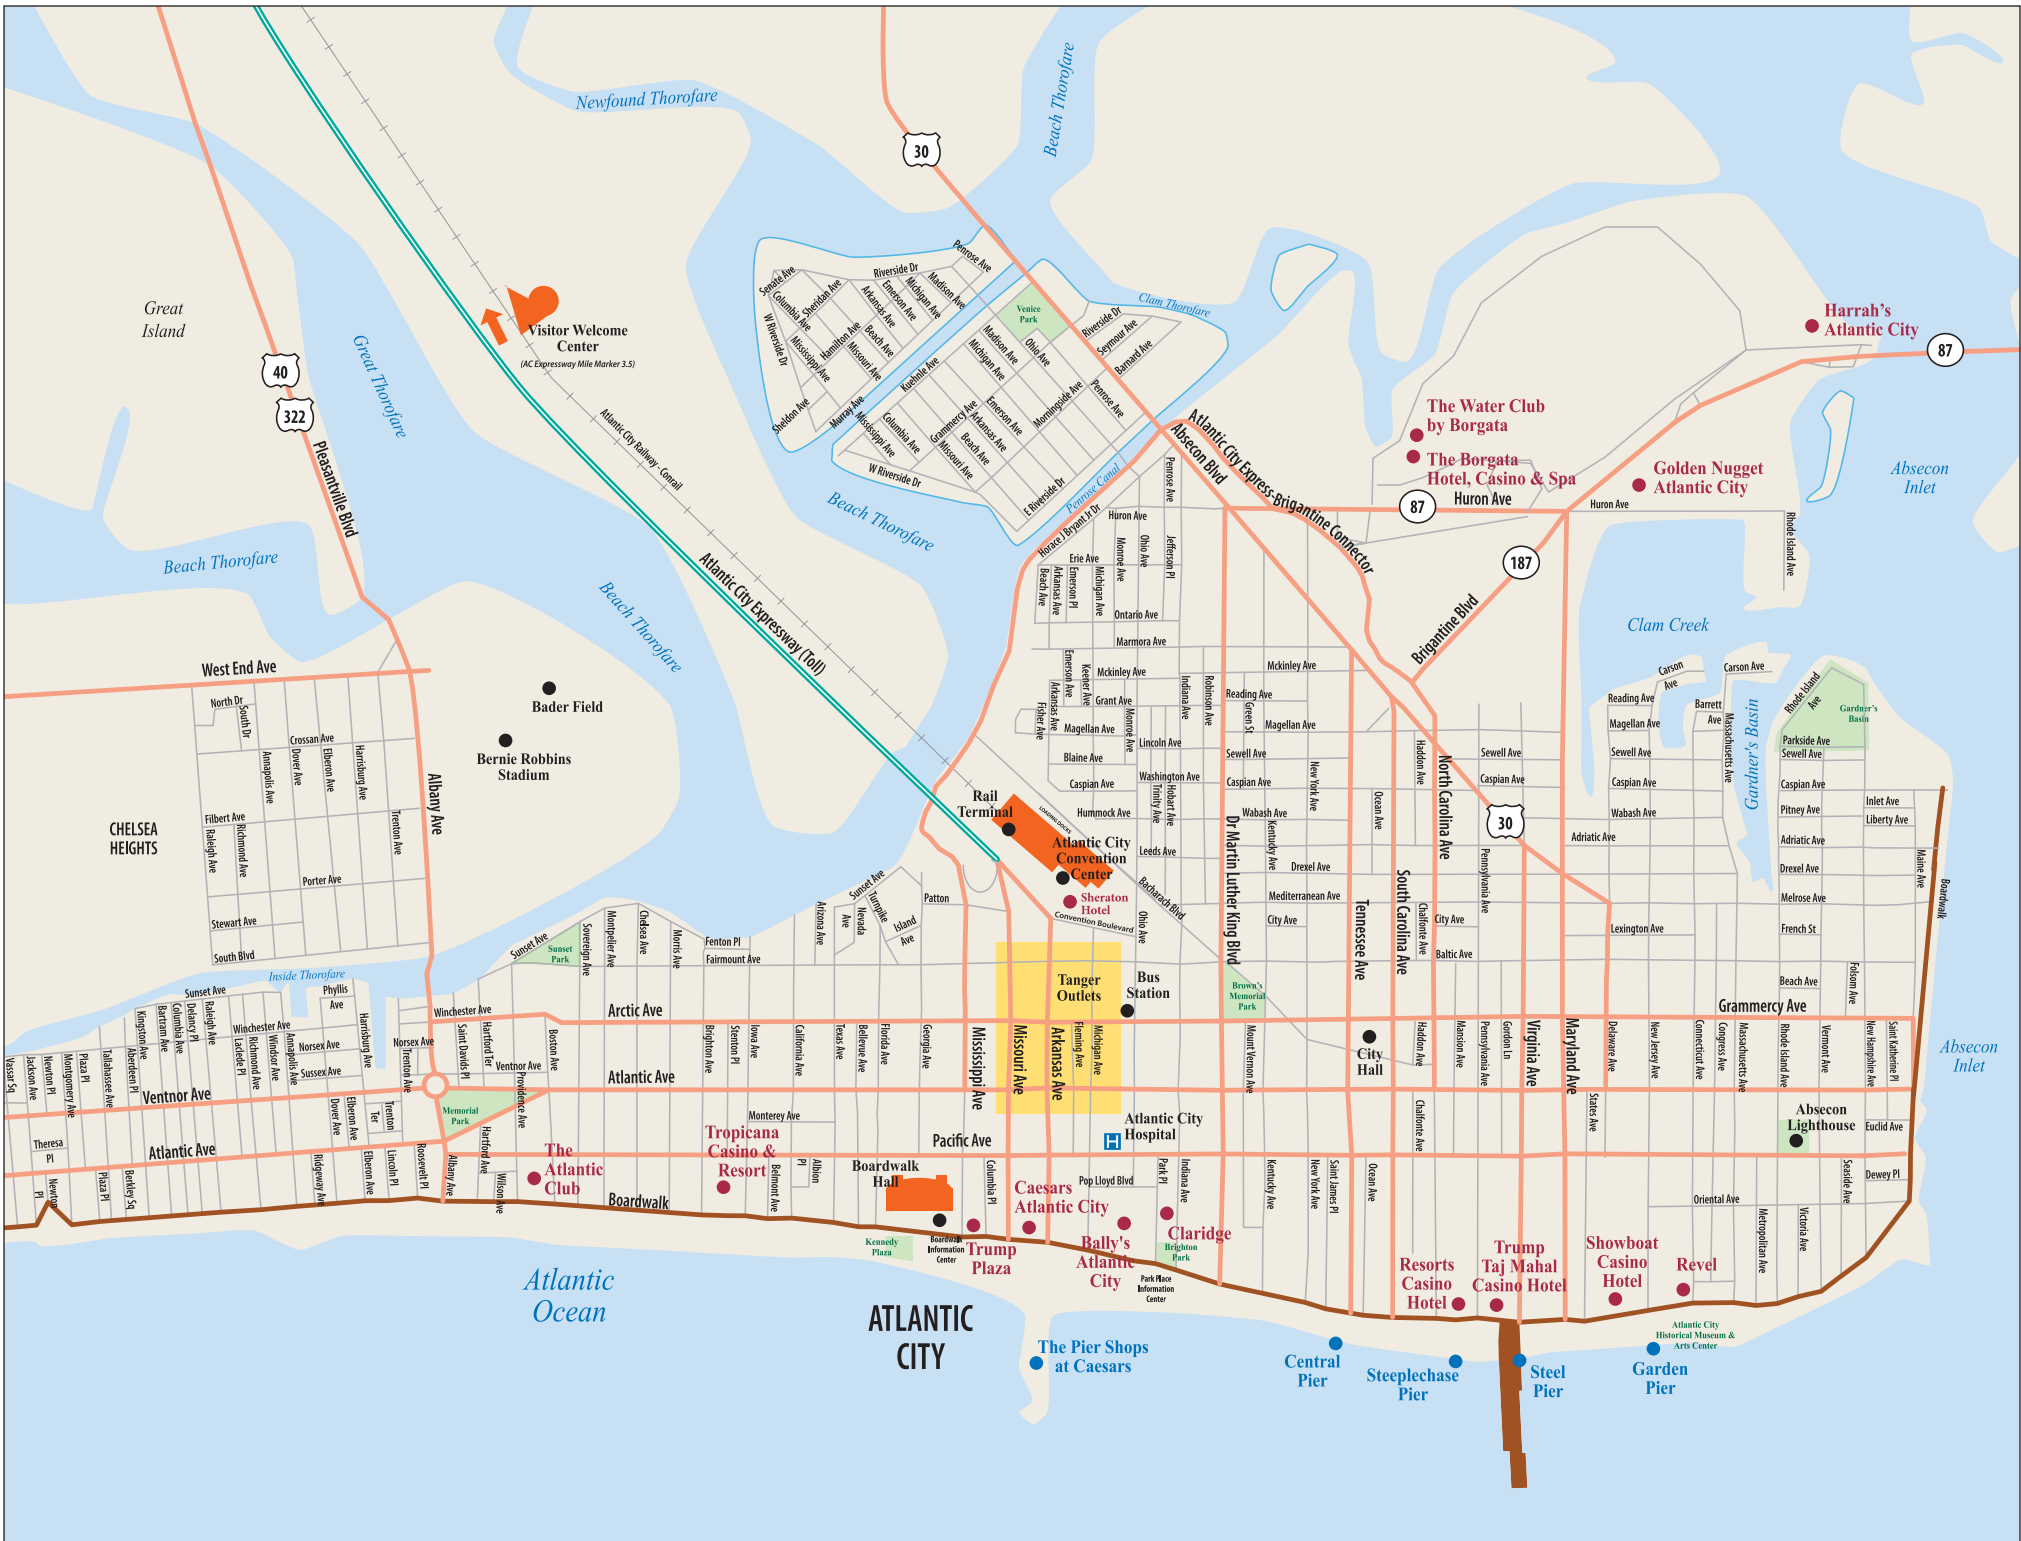

Visitor Welcome Center
(AC Expressway Mile Marker 3.5)

Rail Terminal

Atlantic City Convention Center

Tanger Outlets

Bus Station

The Atlantic Club

Tropicana Casino & Resort

Boardwalk Hall

Caesars Atlantic City

Bally's Atlantic City

The Pier Shops at Caesars

Resorts Casino Hotel

Trump Taj Mahal Casino Hotel

Showboat Casino Hotel

Revel

The Water Club by Borgata

The Borgata Hotel, Casino & Spa

Golden Nugget Atlantic City

Harrah's Atlantic City

ATLANTIC CITY

Central Pier

Steeplechase Pier

Steel Pier

Garden Pier

Great Island

CHELSEA HEIGHTS

Atlantic Ocean

Absecon Inlet

Absecon Inlet

Gardner's Basin

ATLANTIC CITY